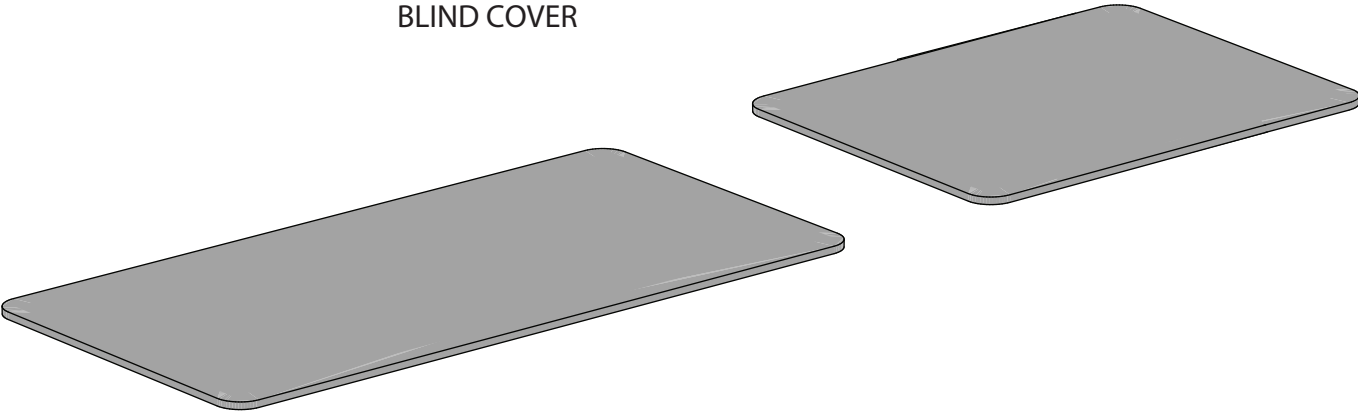

timeDesk

Keyboard Coplanar System

DESIGNMARCATO

BLIND COVER

BLIND COVER