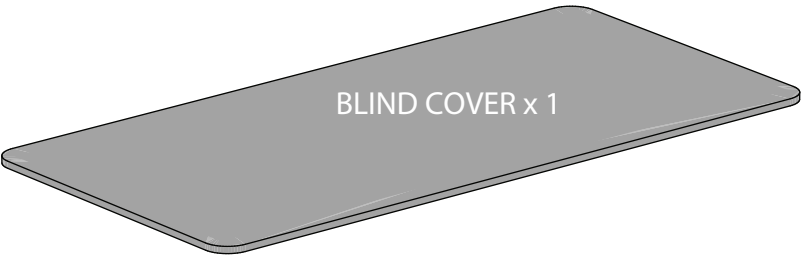

timeDesk

Keyboard Coplanar System

DESIGNMARCATO

BLIND COVER

BLIND COVER