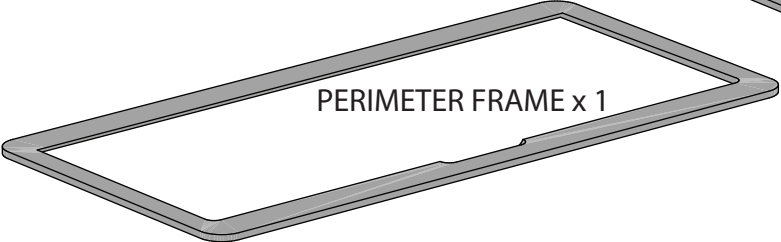

timeDesk

Keyboard Coplanar System

DESIGNMARCATO

BLIND COVER

BLIND COVER