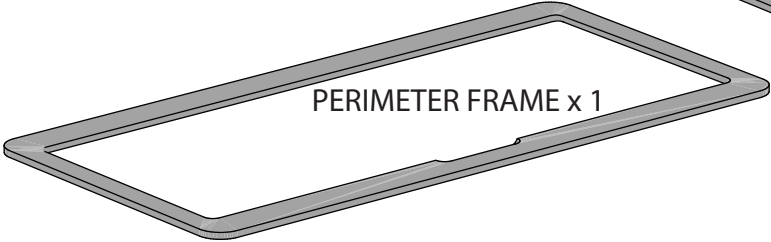

timeDesk

Keyboard Coplanar System

DESIGNMARCATO

BLIND COVER

BLIND COVER