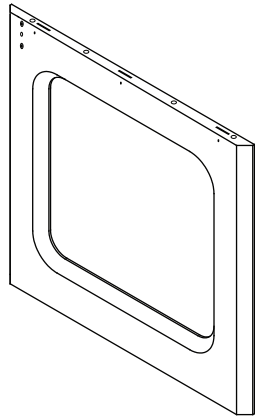

# timeDesk

DESIGNMARCATO

X 1

X 2

X 1

X 13

X 4

X 4

X 1

1

2

3

**IMPORTANT**  
Tighten the until the  
end putting the hole  
vertically.

4

**IMPORTANT**  
The heads of the pins must be  
infilate in sideways.  
Secure by screwing the upper  
and lower grain.

## PRODUCT DESCRIPTION

The hips and the desk top, are 30 mm thick chipboard products HDF, finish painted in colors of your choice.

Product measurements  
Width: 120 cm  
Depth: 75 cm  
Height: 75 cm  
Weight: 21 kg