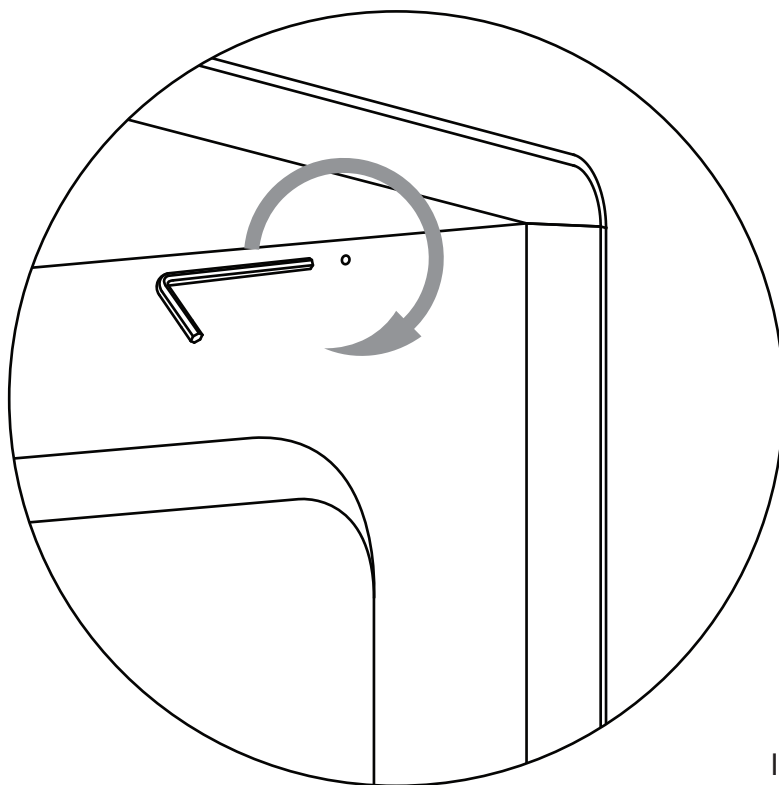

IMPORTANT
Use the wrench to secure the floor.
Do not force the rotation not
spoil the seat.