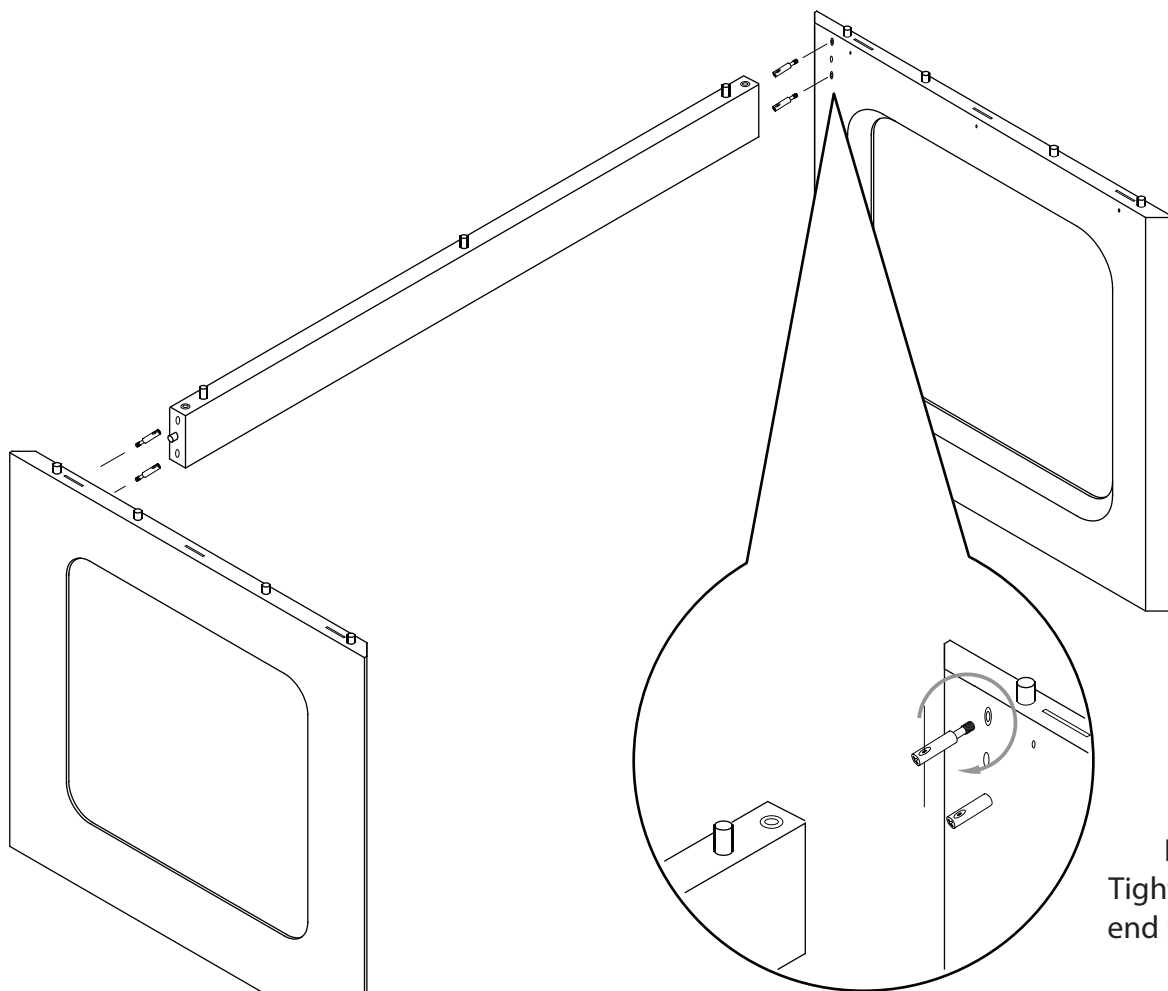

# timeDesk

DESIGNMARCATO

X 1

X 2

X 1

X 13

X 4

X 4

X 1

1

2

3

**IMPORTANT**  
Tighten the until the  
end putting the hole  
vertically.

4

**IMPORTANT**  
The heads of the pins must be  
infilate in sideways.  
Secure by screwing the upper  
and lower grain.

5

6

**IMPORTANT**  
Use the wrench to secure the floor.  
Do not force the rotation not  
spoil the seat.

## PRODUCT DESCRIPTION

The hips and the desk top, are 30 mm thick chipboard products HDF, finish painted in colors of your choice.

Product measurements  
Width: 120 cm  
Depth: 75 cm  
Height: 75 cm  
Weight: 21 kg