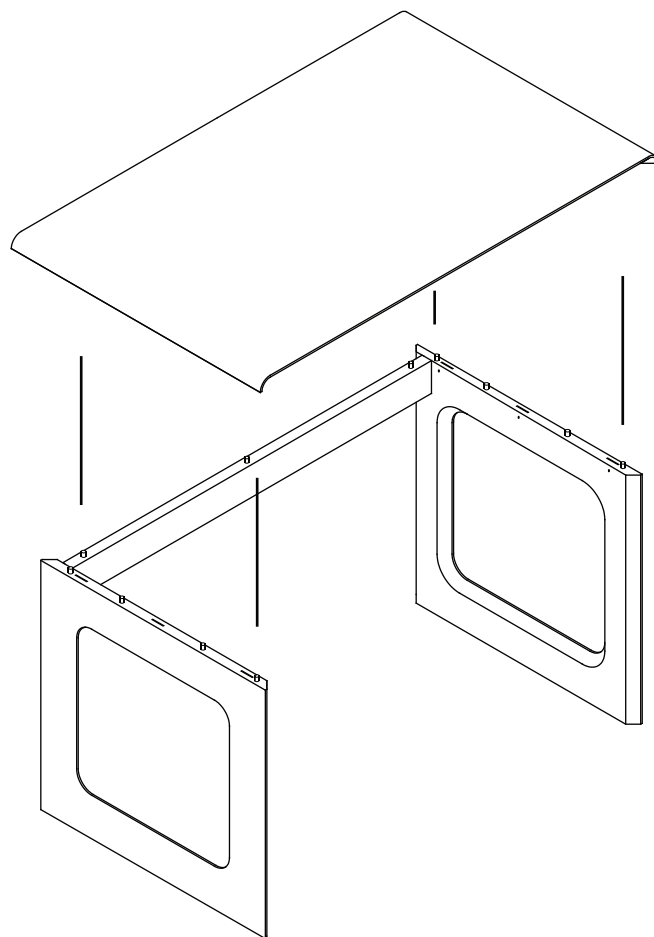

# timeDesk

DESIGNMARCATO

X 1

X 2

X 1

X 13

X 4

X 4

X 1

1

2

3

**IMPORTANT**  
Tighten the until the  
end putting the hole  
vertically.

4

**IMPORTANT**  
The heads of the pins must be  
infilate in sideways.  
Secure by screwing the upper  
and lower grain.

5

6

**IMPORTANT**  
Use the wrench to secure the floor.  
Do not force the rotation not  
spoil the seat.

## PRODUCT DESCRIPTION

The hips and the desk top, are 30 mm thick chipboard products HDF, finish painted in colors of your choice.

Product measurements  
Width: 120 cm  
Depth: 75 cm  
Height: 75 cm  
Weight: 21 kg