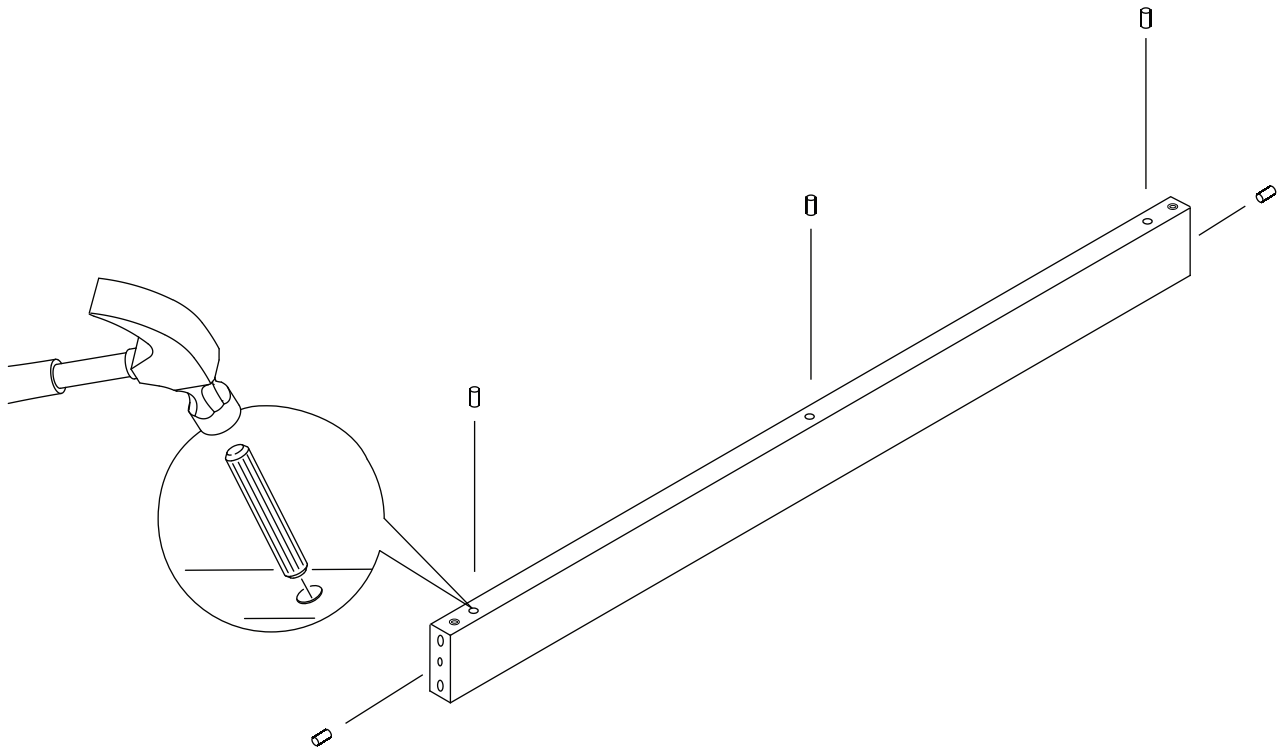

# timeDesk

DESIGNMARCATO

X 1

X 2

X 1

X 13

X 4

X 4

X 1

1

2

3

**IMPORTANT**  
Tighten the until the  
end putting the hole  
vertically.

4

**IMPORTANT**  
The heads of the pins must be  
infilate in sideways.  
Secure by screwing the upper  
and lower grain.

## PRODUCT DESCRIPTION

The hips and the desk top, are 30 mm thick chipboard products HDF, finish painted in colors of your choice.

Product measurements  
Width: 120 cm  
Depth: 75 cm  
Height: 75 cm  
Weight: 21 kg