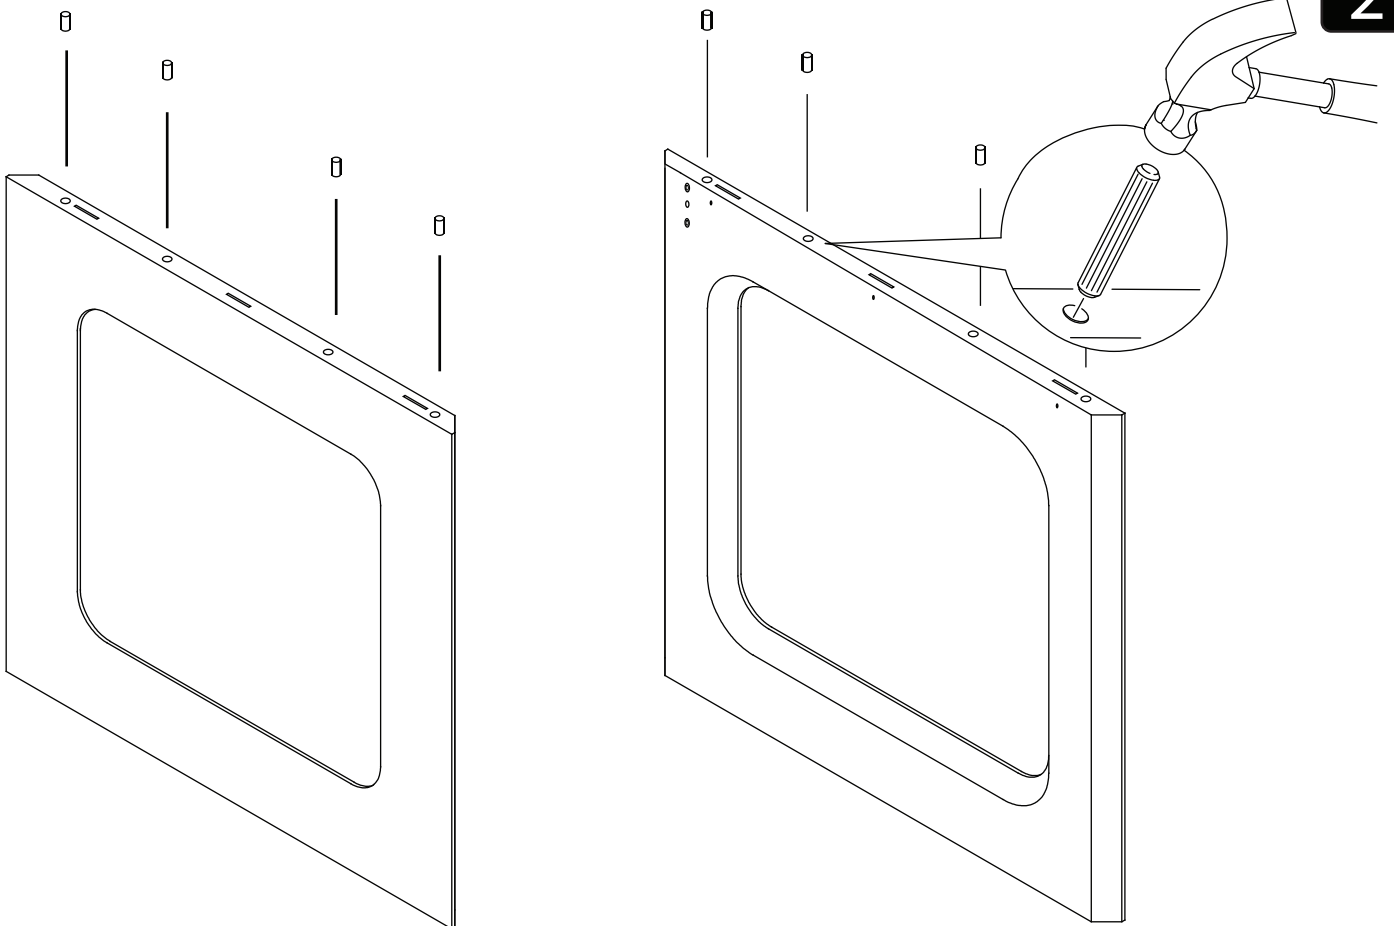

# timeDesk

DESIGNMARCATO

X 1

X 2

X 1

X 13

X 4

X 4

X 1

1

2

3

**IMPORTANT**  
Tighten the until the  
end putting the hole  
vertically.

4

**IMPORTANT**  
The heads of the pins must be  
infilate in sideways.  
Secure by screwing the upper  
and lower grain.

## PRODUCT DESCRIPTION

The hips and the desk top, are 30 mm thick chipboard products HDF, finish painted in colors of your choice.

Product measurements  
Width: 120 cm  
Depth: 75 cm  
Height: 75 cm  
Weight: 21 kg