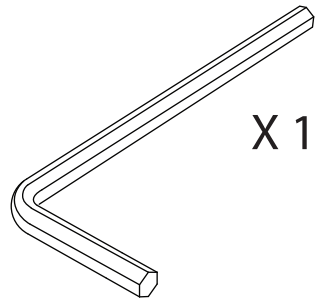

# timeDesk

DESIGNMARCATO

X 1

X 2

X 1

X 13

X 4

X 4

X 1

1

2

3

**IMPORTANT**  
Tighten the until the  
end putting the hole  
vertically.

4

**IMPORTANT**  
The heads of the pins must be  
infilate in sideways.  
Secure by screwing the upper  
and lower grain.

## PRODUCT DESCRIPTION

The hips and the desk top, are 30 mm thick chipboard products HDF, finish painted in colors of your choice.

Product measurements  
Width: 120 cm  
Depth: 75 cm  
Height: 75 cm  
Weight: 21 kg