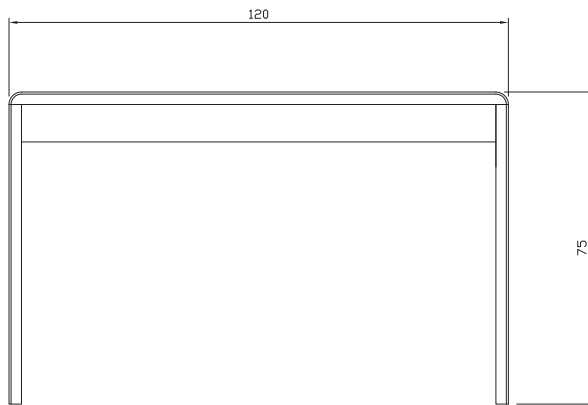

# timeDesk

DESIGNMARCATO

X 1

X 2

X 1

X 13

X 4

X 4

## PRODUCT DESCRIPTION

The hips and the desk top, are 30 mm thick chipboard products HDF, finish painted in colors of your choice.

Product measurements  
Width: 120 cm  
Depth: 75 cm  
Height: 75 cm  
Weight: 21 kg

Size in centimeters. The company reserves the right to make changes to models without notice.