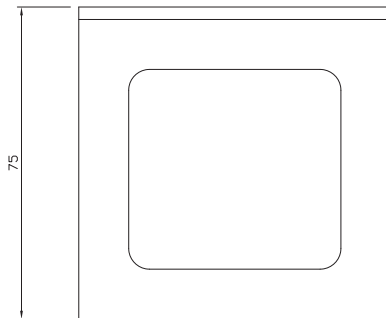

# timeDesk

DESIGNMARCATO

X 1

X 2

X 1

X 13

X 4

X 4

X 1

1

2

3

**IMPORTANT**  
Tighten the until the  
end putting the hole  
vertically.

4

**IMPORTANT**  
The heads of the pins must be  
infilate in sideways.  
Secure by screwing the upper  
and lower grain.

## PRODUCT DESCRIPTION

The hips and the desk top, are 30 mm thick chipboard products HDF, finish painted in colors of your choice.

Product measurements  
Width: 120 cm  
Depth: 75 cm  
Height: 75 cm  
Weight: 21 kg