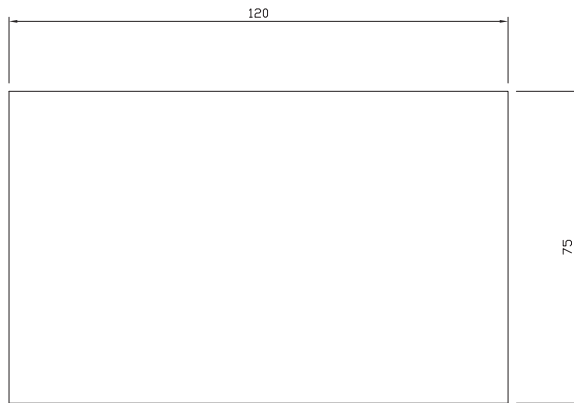

## PRODUCT DESCRIPTION

The hips and the desk top, are 30 mm thick chipboard products HDF, finish painted in colors of your choice.

Product measurements  
Width: 120 cm  
Depth: 75 cm  
Height: 75 cm  
Weight: 21 kg