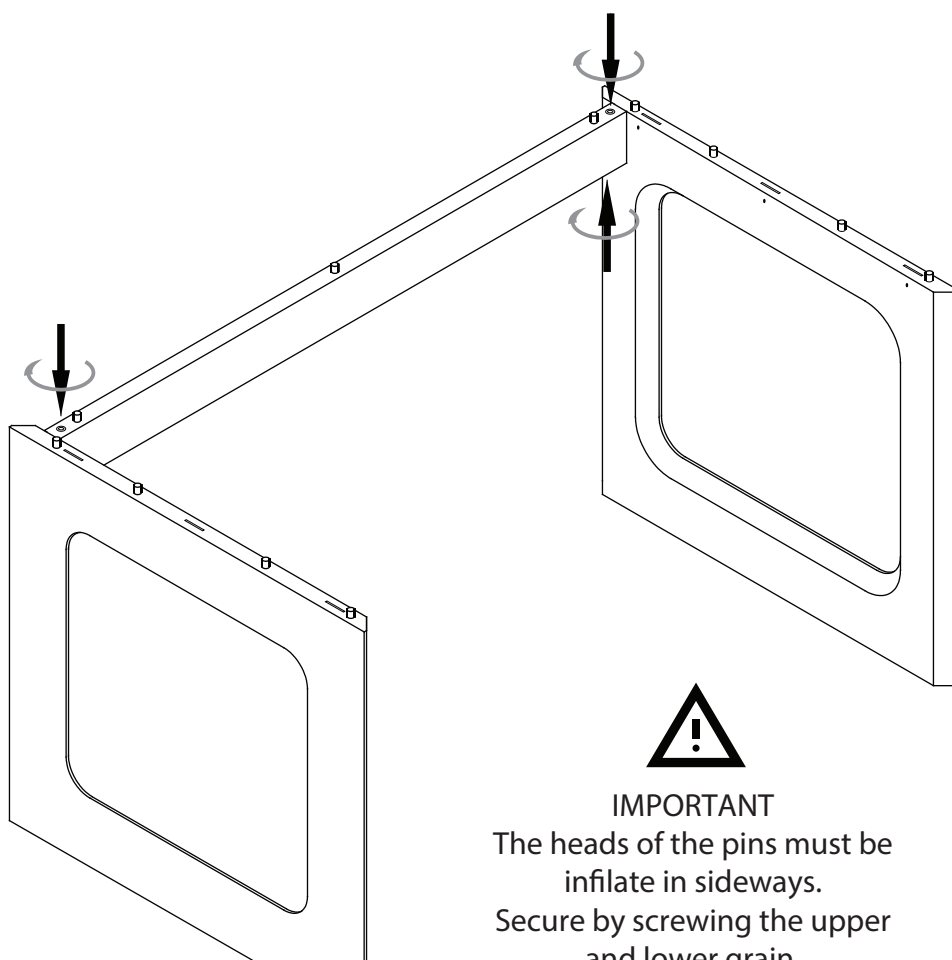

X 1

1

2

3

**IMPORTANT**  
Tighten the until the  
end putting the hole  
vertically.

4

**IMPORTANT**  
The heads of the pins must be  
infilate in sideways.  
Secure by screwing the upper  
and lower grain.

5

6

**IMPORTANT**  
Use the wrench to secure the floor.  
Do not force the rotation not  
spoil the seat.

## PRODUCT DESCRIPTION

The hips and the desk top, are 30 mm thick chipboard products HDF, finish painted in colors of your choice.

Product measurements  
Width: 120 cm  
Depth: 75 cm  
Height: 75 cm  
Weight: 21 kg